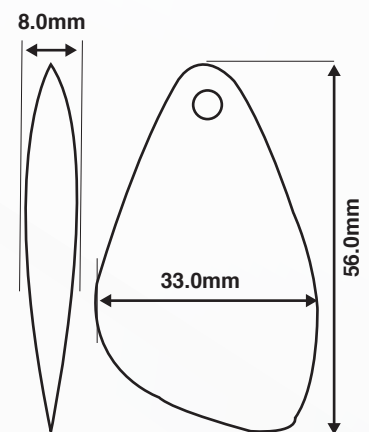

For further information
please contact KMS on 01494 531099
or info@kms.uk.net