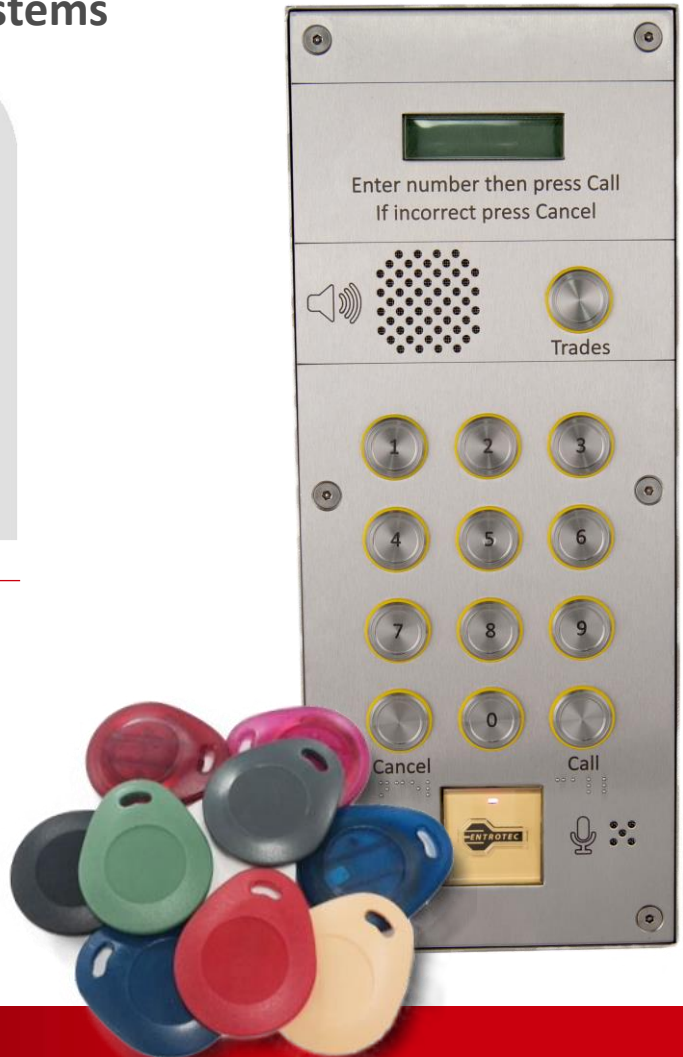

- Easitag Apex is an access control system built right in to a fully featured Apex Door Entry System.
- Easitag Apex can be built in to an extensive range of call panels for both new systems and upgrades.
- Keys are securely added or deleted at the call panel so there is no need to access the main control unit. Keys can also be administered remotely over the Internet.
- Key management is assisted with keys being assigned to a flat with a colour reference.
- Optional contractor keys can be programmed into an unlimited number of systems prior to installation.
- Additional programming cards can be added to a system allowing multiple operators to administer keys.
- Door access can be restricted so keys can be programmed to only open certain doors on a system.